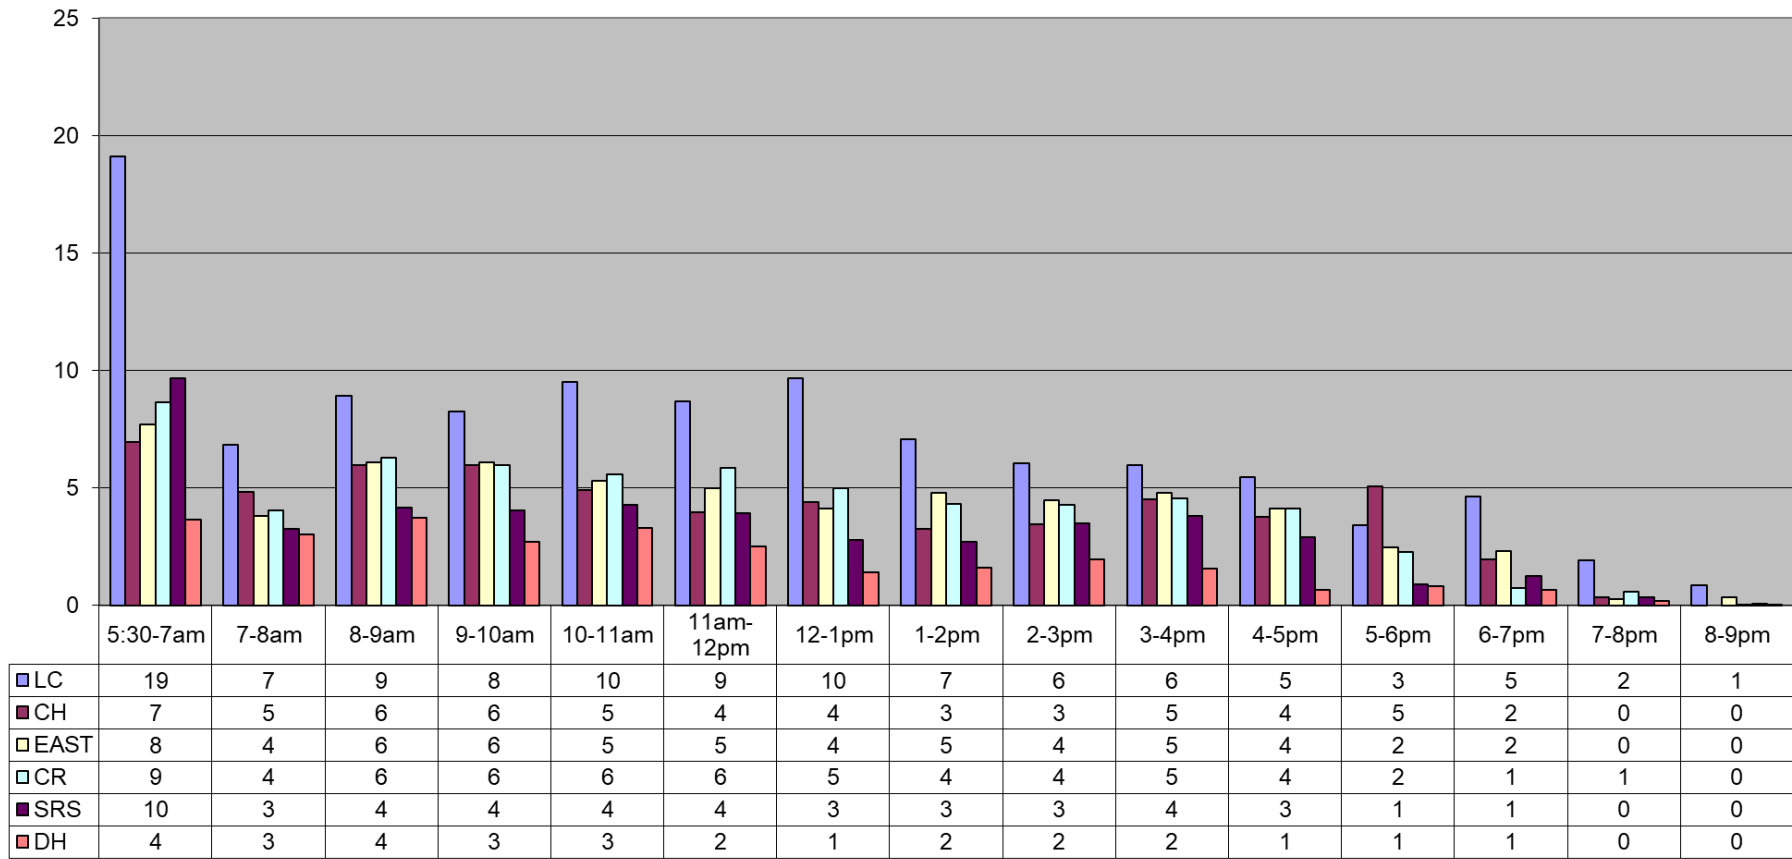

August 2021 Fitness Room Use By Hour

Average - All Fitness by: Hr	56	26	35	33	33	30	27	24	24	25	21	15	12	4	1
Visits	LC	CH	EAST	CR	SRS	DH	Total (All CTRS)								
Tot Month	3294	1839	1908	1927	1472	856	11296								
v Per Day	106.3	59.3	61.5	62.2	47.5	27.6	364.4								
Av Hr	6.9	3.8	4.0	4.0	3.1	1.8	23.5								